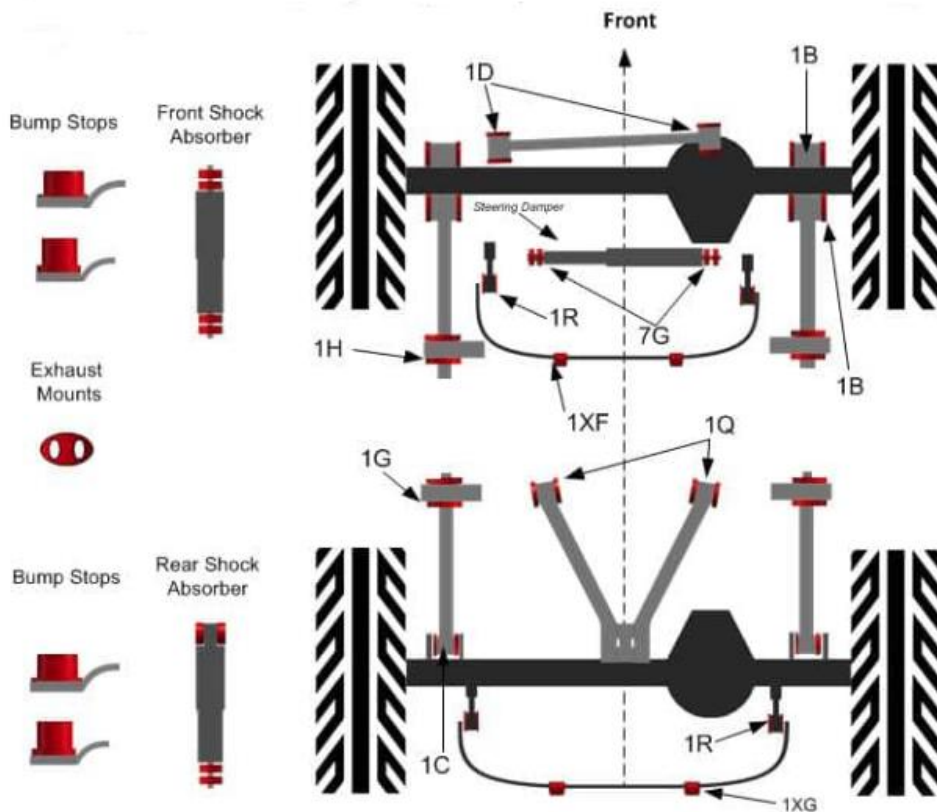

## SUSPENSION BUSH KIT

Performance Red KIT2

All Defender Models 1994 - 2001

Discovery 1

Range Rover Classic 1986 - 1994

Part Number: RA1274PBR

QUALITY PARTS AND ACCESSORIES

Triumph House, Sleaford Road, Bracebridge Heath, Lincoln LN4 2NA,  
England Telephone: 01522 568000 | E-mail: sales@rimmerbros.com